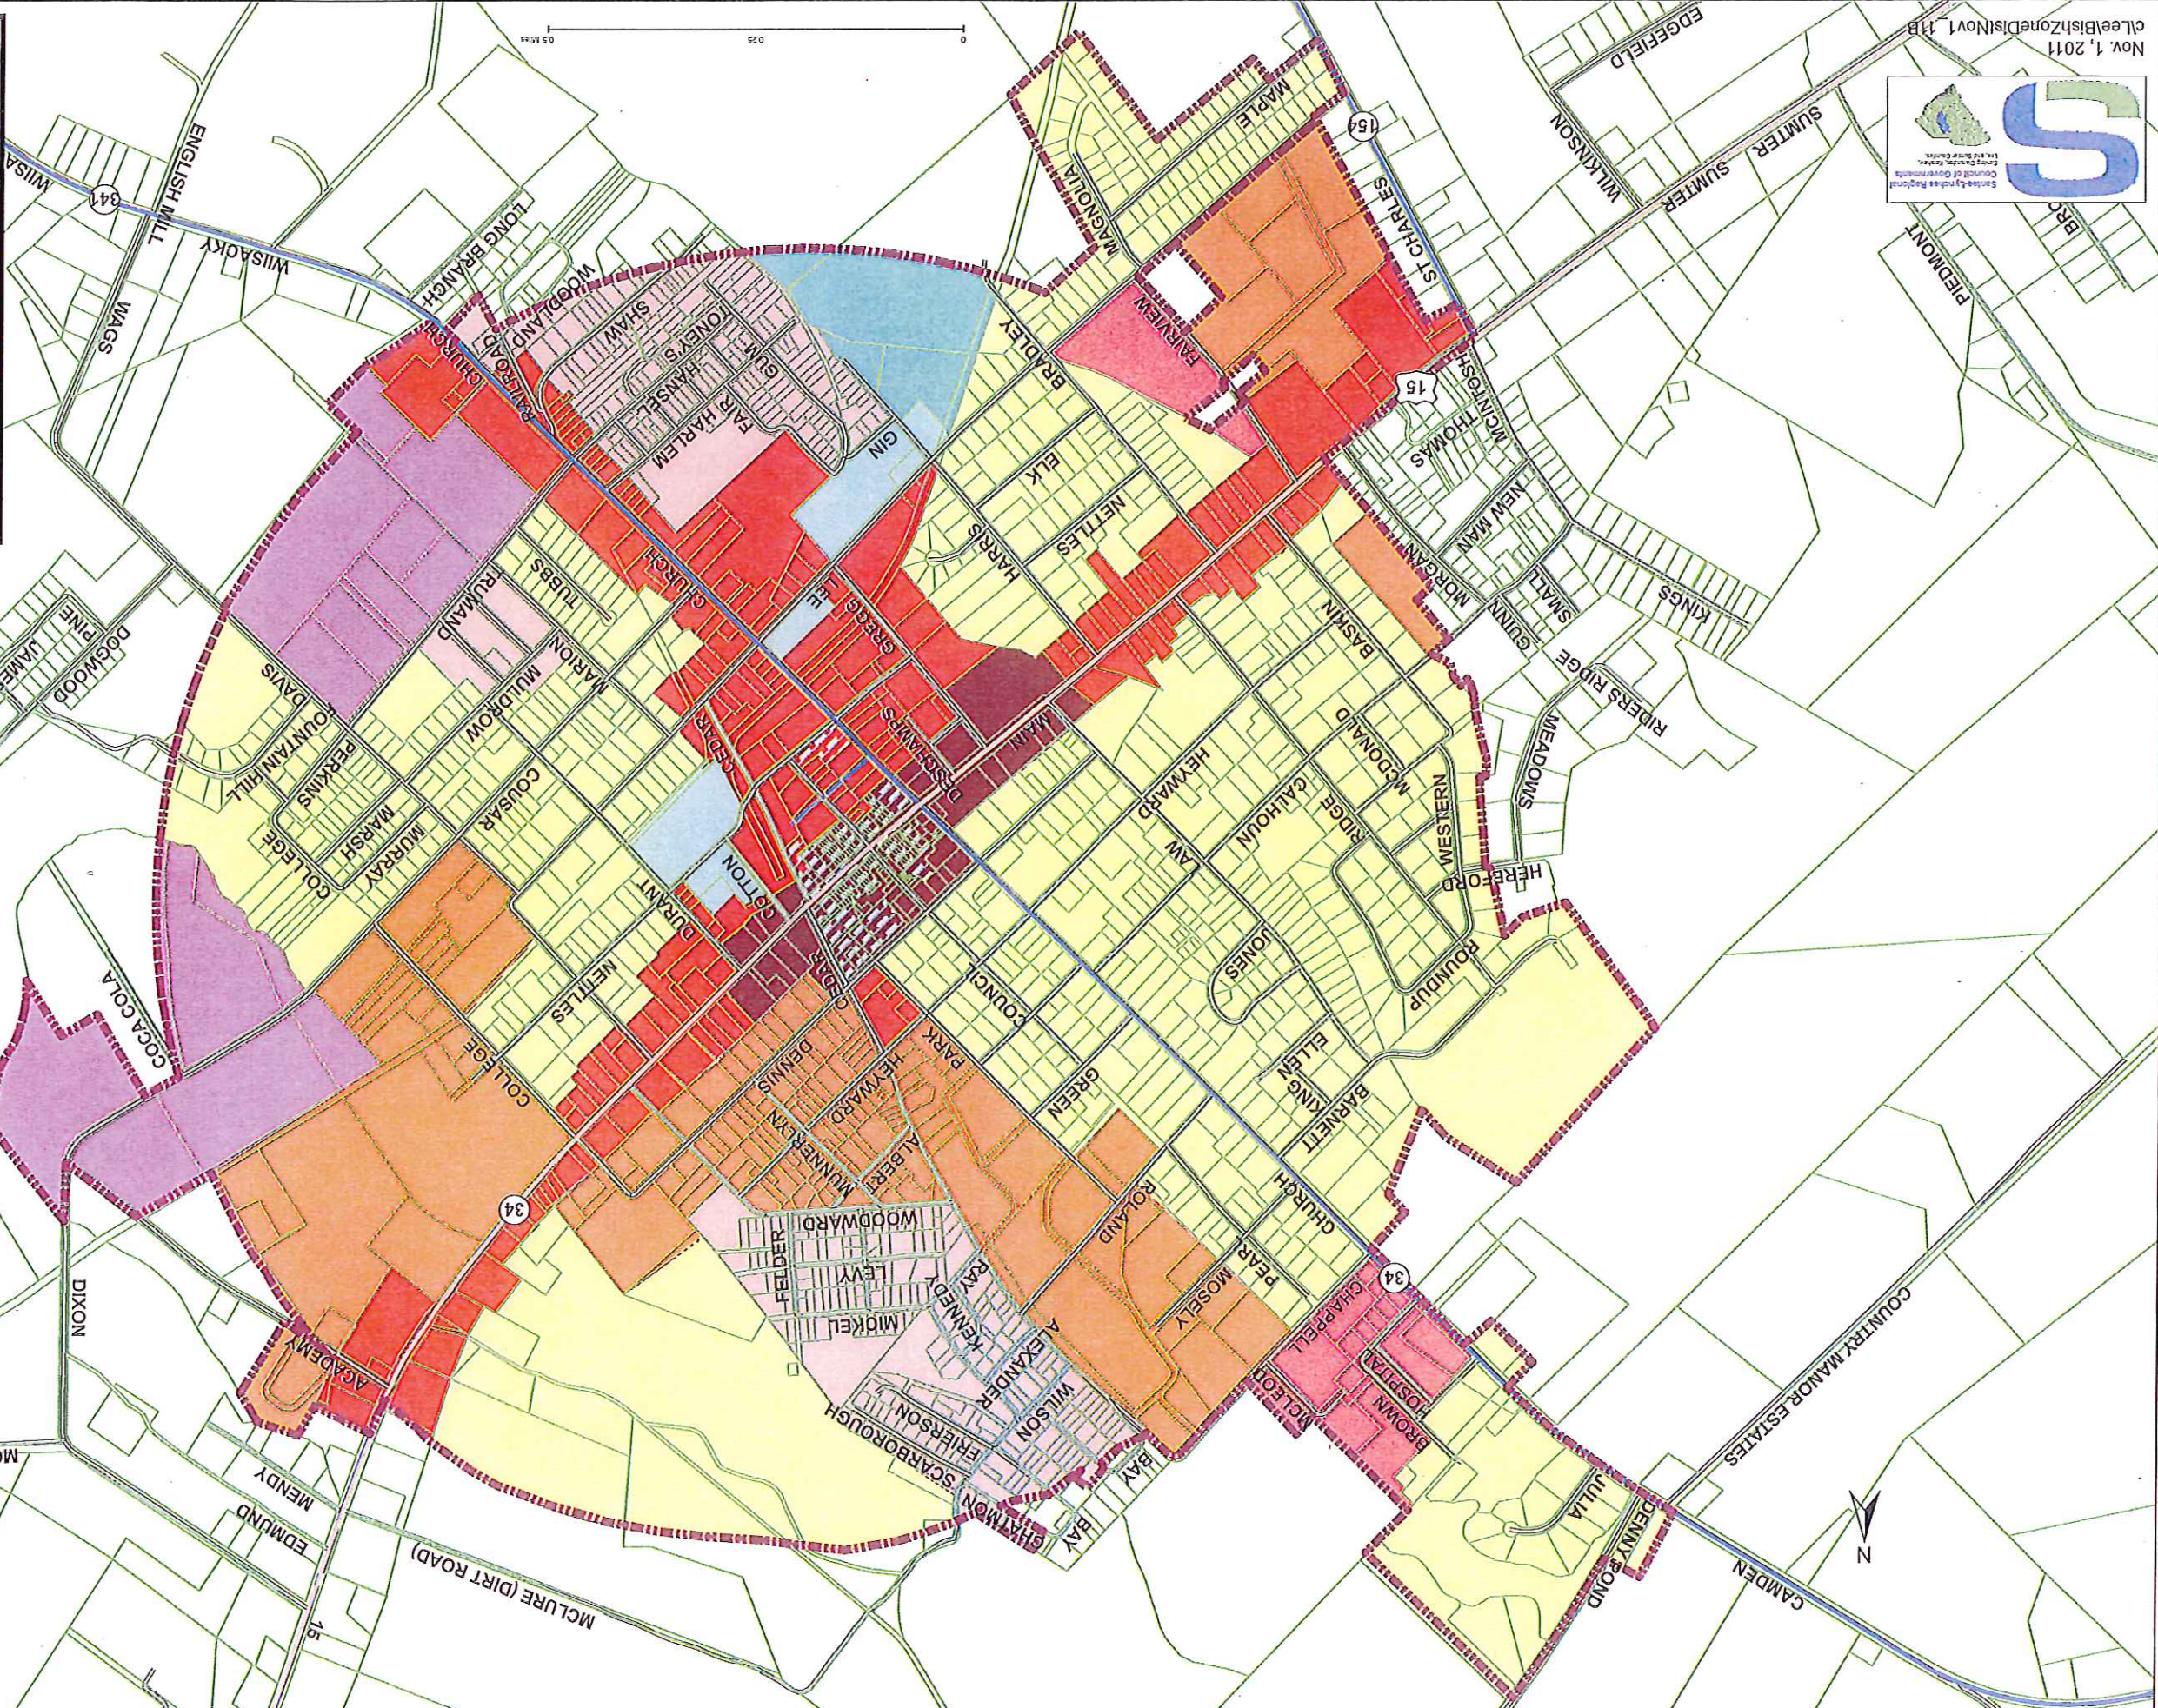

BISHOPVILLE ZONING DISTRICTS/ LAND DEVELOPMENT

- Legend**
- Parcel Boundary
 - Zoning District
 - Single Family Residence (R10)
 - General Residential (GR)
 - Gen Res/Manufac Housing (GRM)
 - Prof/Medical Office District (PO)
 - General Commercial (GC)
 - Core Commercial (CC)
 - Light Industrial (LI)
 - Development District (DD)
 - Redevelopment District (RD)
 - Historic Conservation District (HCD)

Nov. 1, 2011
 oLeeBishZoneDistsNov1_11B

0 0.25 0.5 Miles